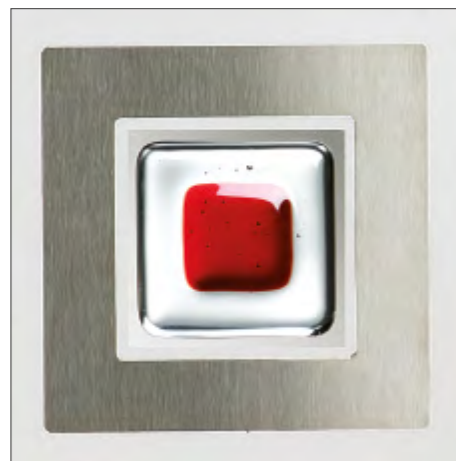

ALBERG 1

*Silver Grey (RAL 7001) with Tahoe Fusion tile glass.
600mm stainless steel off-set bar handle.
Shown with stainless steel glazing trim.*

ARTUBY 3

*Platinum Grey (RAL 7036) & Pigeon Blue (RAL 5014) doors and frames.
Stainless steel 'Vee' and 600mm off-set bar handle.
Shown with and without stainless steel glazing trims.*

Tahoe Red

FINISHING TRIMS

Stainless steel glass surround trims are available on most door designs and can be added to the inside and outside door panel faces, accentuating the glass and door design with a crisp, clean and contemporary finish.