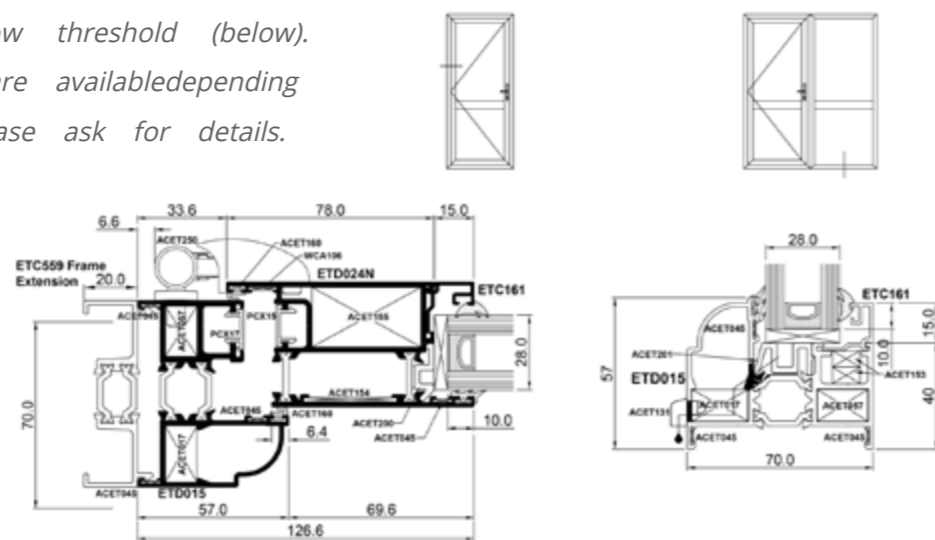

DESIGN CONSCIOUS

Brushed Stainless Steel Bar Handles have been chosen to complete the look of the Hallmark Aluminium Collection creating a beautifully contemporary entrance door.

* Inline & off-set bar handles are available in 400mm, 600mm, 800mm, 1000mm, 1200mm, 1400mm and 1600mm heights. Bow Handle Size: 500mm (cc) Dee Handle Size: 300mm (cc) Vee Handle Size: 300mm (cc) cc = fixing centre/centre.

DOOR PERFORMANCE

A general arrangement detailing the Smart Alitherm door outer profile and low threshold (below). Shash profile illustrations are available depending on opening requirements. Please ask for details.