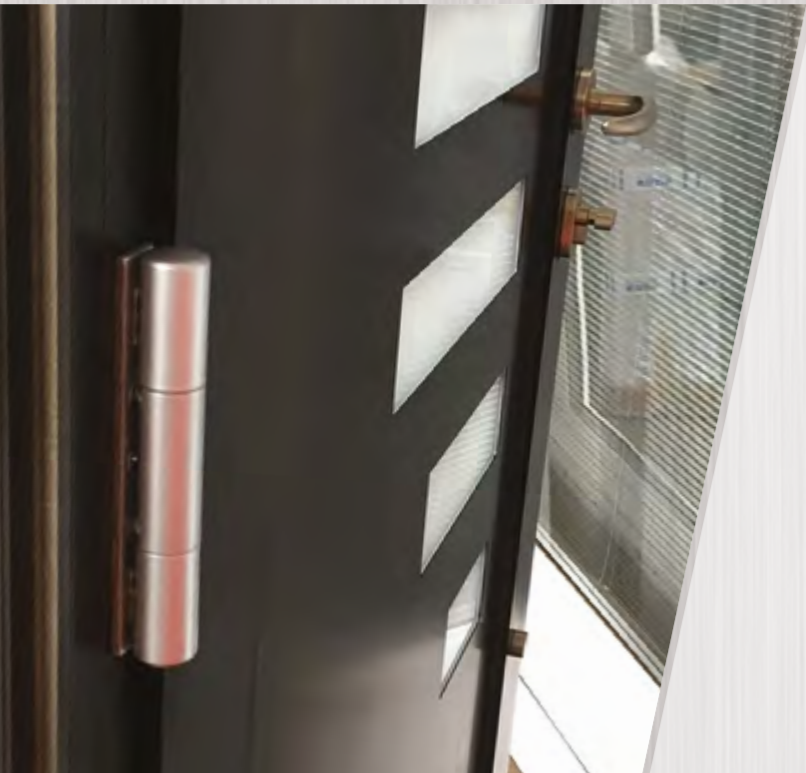

A thermally efficient range of doors ideally suited to the residential, light commercial & social housing markets.

The Hallmark collection of Aluminium Doors are manufactured to provide high performance solutions for today's specification demands. Utilising SMART Alitherm aesthetic 70mm Ovolo profile, they deliver superior thermal performance and great looks.