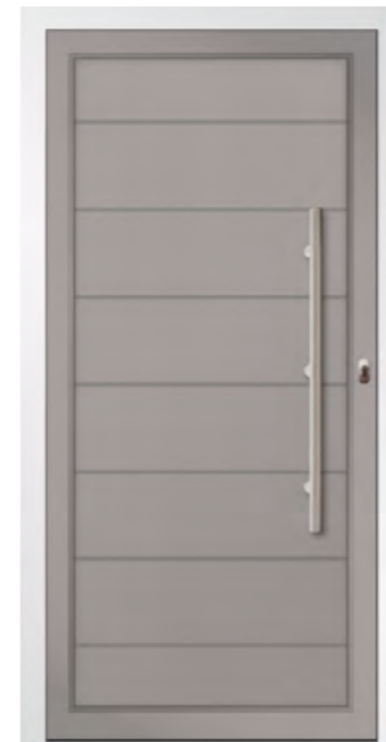

SMOOTH FLAT

IGMAN

*Platinum Grey (RAL 7036) door and white frame.
1000mm Stainless Steel in-line bar handle fitted
to the panel face.
(A handle is required both internally and external
to ensure through fixing strength when choosing
an in-line handle configuration).*